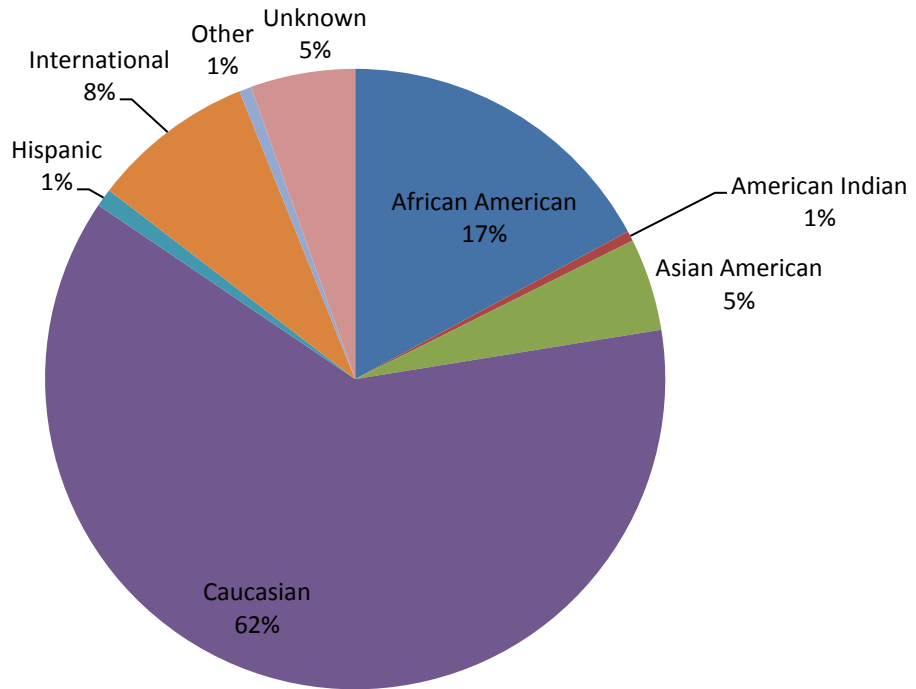

Fall 2010 Franklin University Enrollment by Race, Ethnicity and International

Ethnicity	UG	GR	All
African American	1,721	163	1,884
American Indian	52	5	100
Asian American	136	46	182
Caucasian	4,661	591	5,252
Hispanic	117	9	126
International	144	81	225
Other	115	6	121
Unknown	119	52	171
	7,065	953	8,061

GR

All