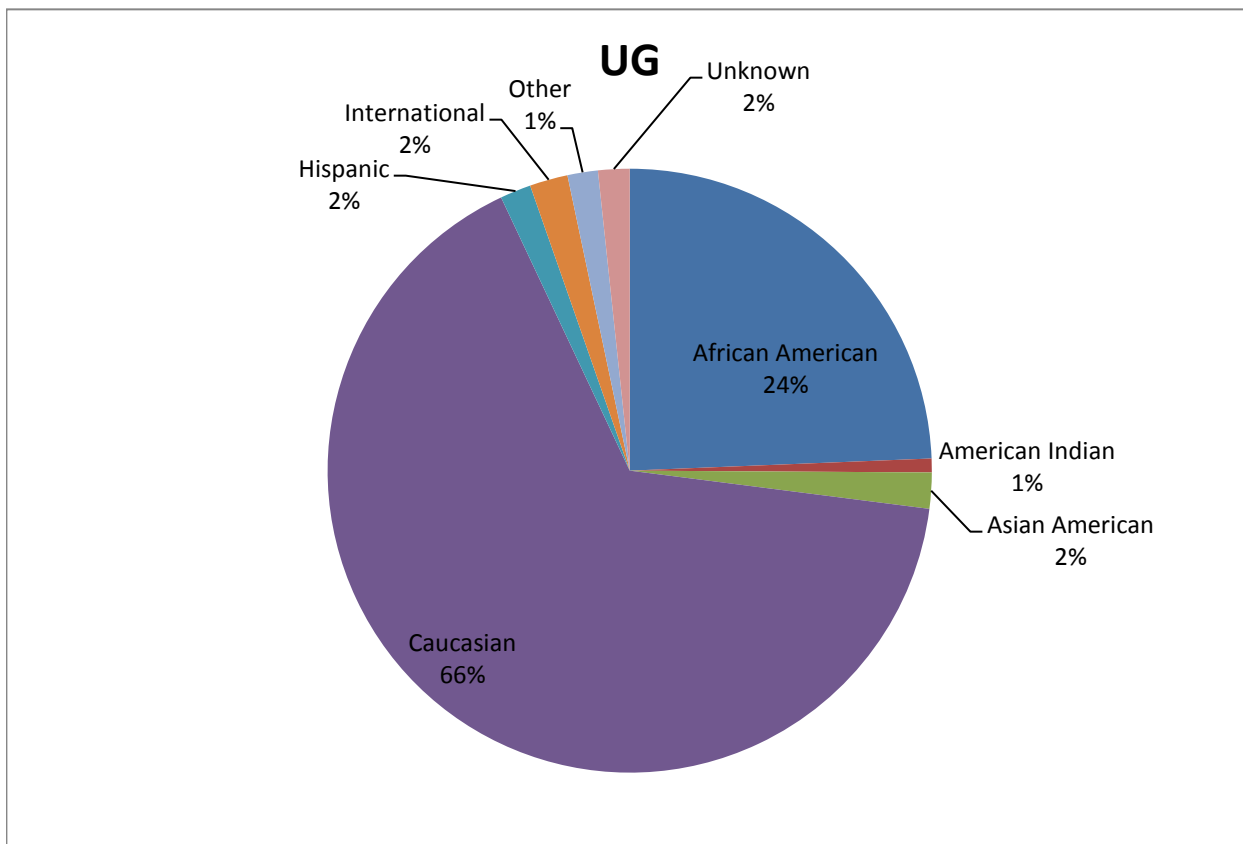

Fall 2010 Franklin University Enrollment by Race, Ethnicity and International

Ethnicity	UG	GR	All
African American	1,721	163	1,884
American Indian	52	5	100
Asian American	136	46	182
Caucasian	4,661	591	5,252
Hispanic	117	9	126
International	144	81	225
Other	115	6	121
Unknown	119	52	171
	7,065	953	8,061

GR

All